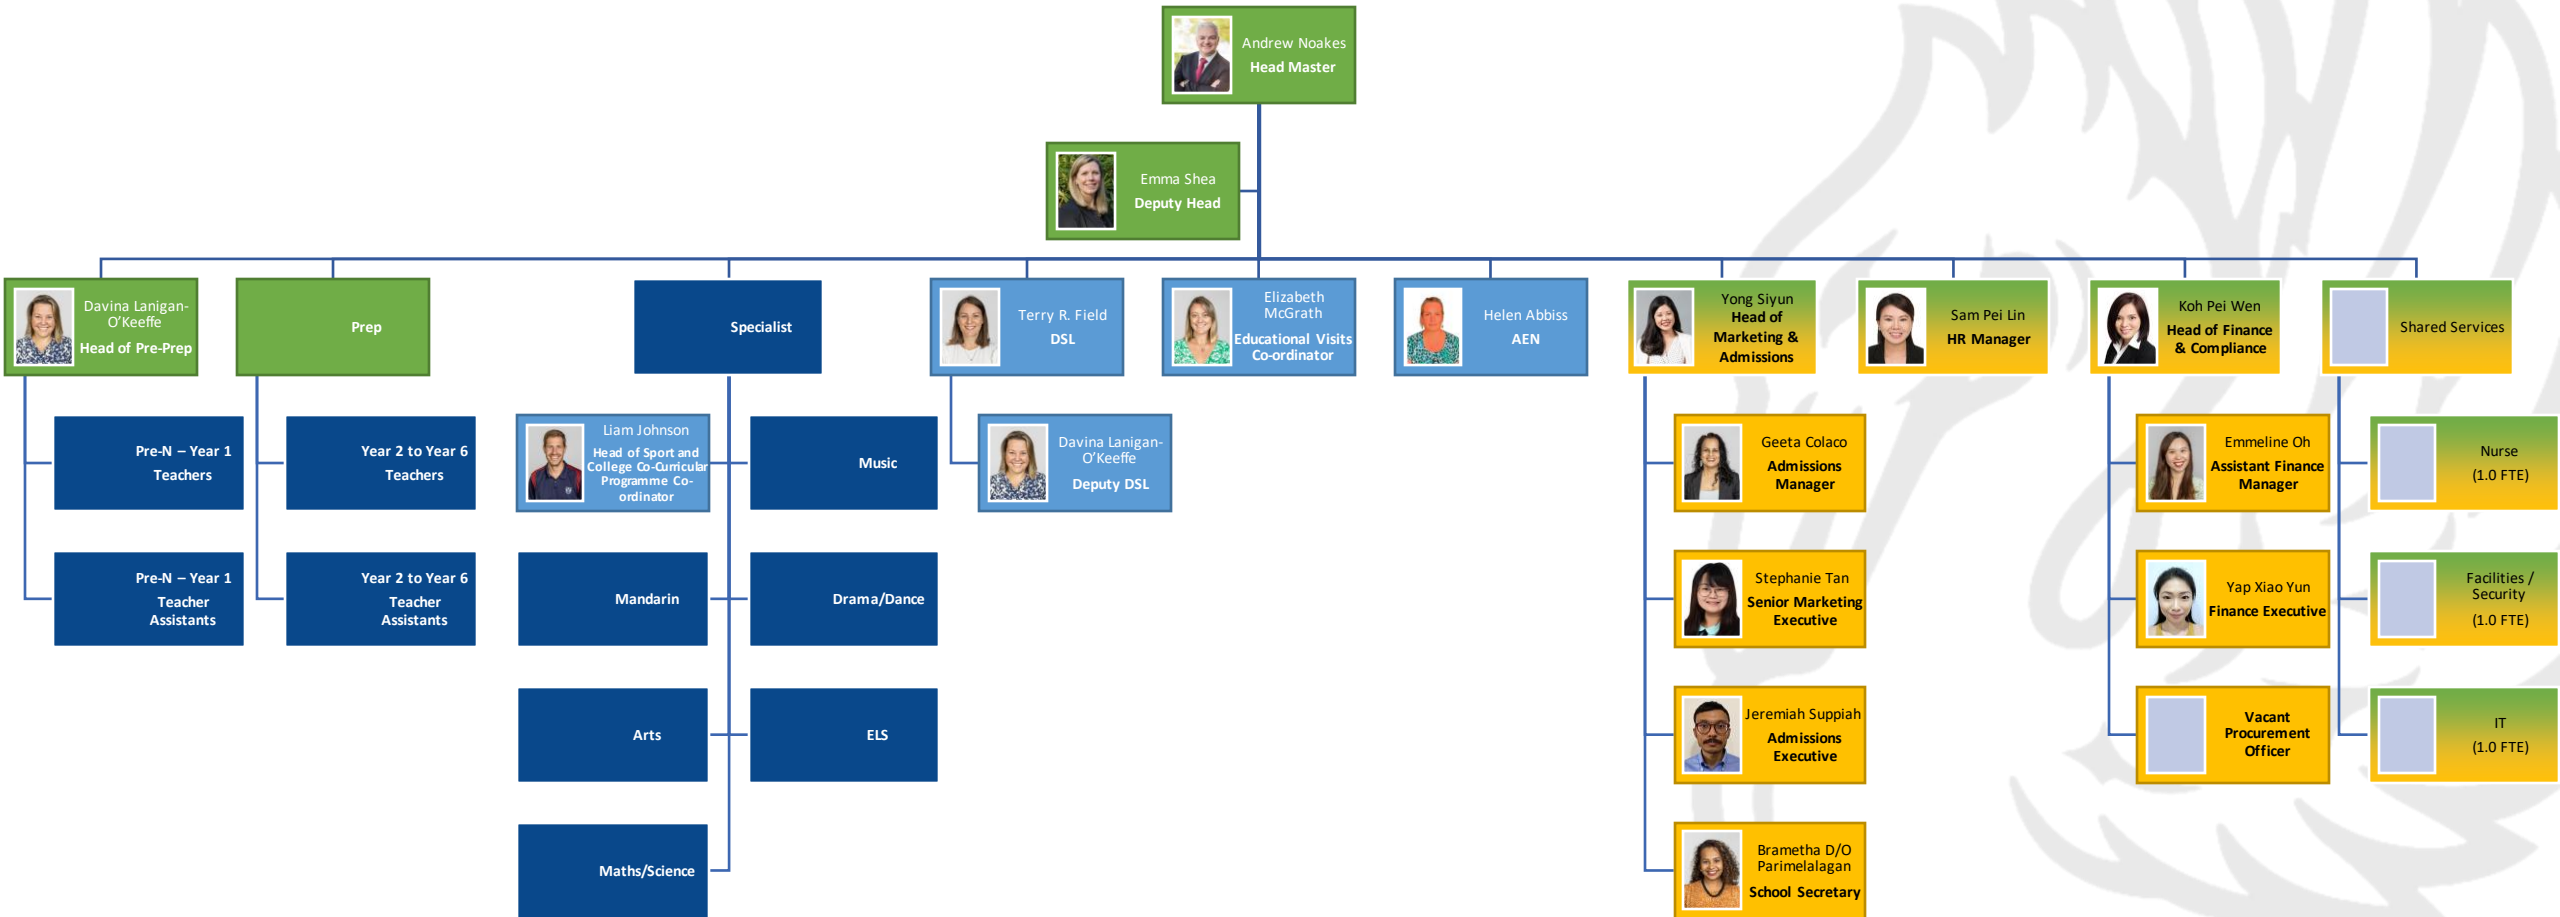

Organization Structure – BCS AY22/23

Departments	FTE
SLT	3
ACAD – Others	0.3
ACAD – Teacher	23
ACAD – Teacher Assistant	16
Operations	10
Total	52

Updated Jan 2023

Organization Structure

– BCS AY22/23

Updated Jan 2023