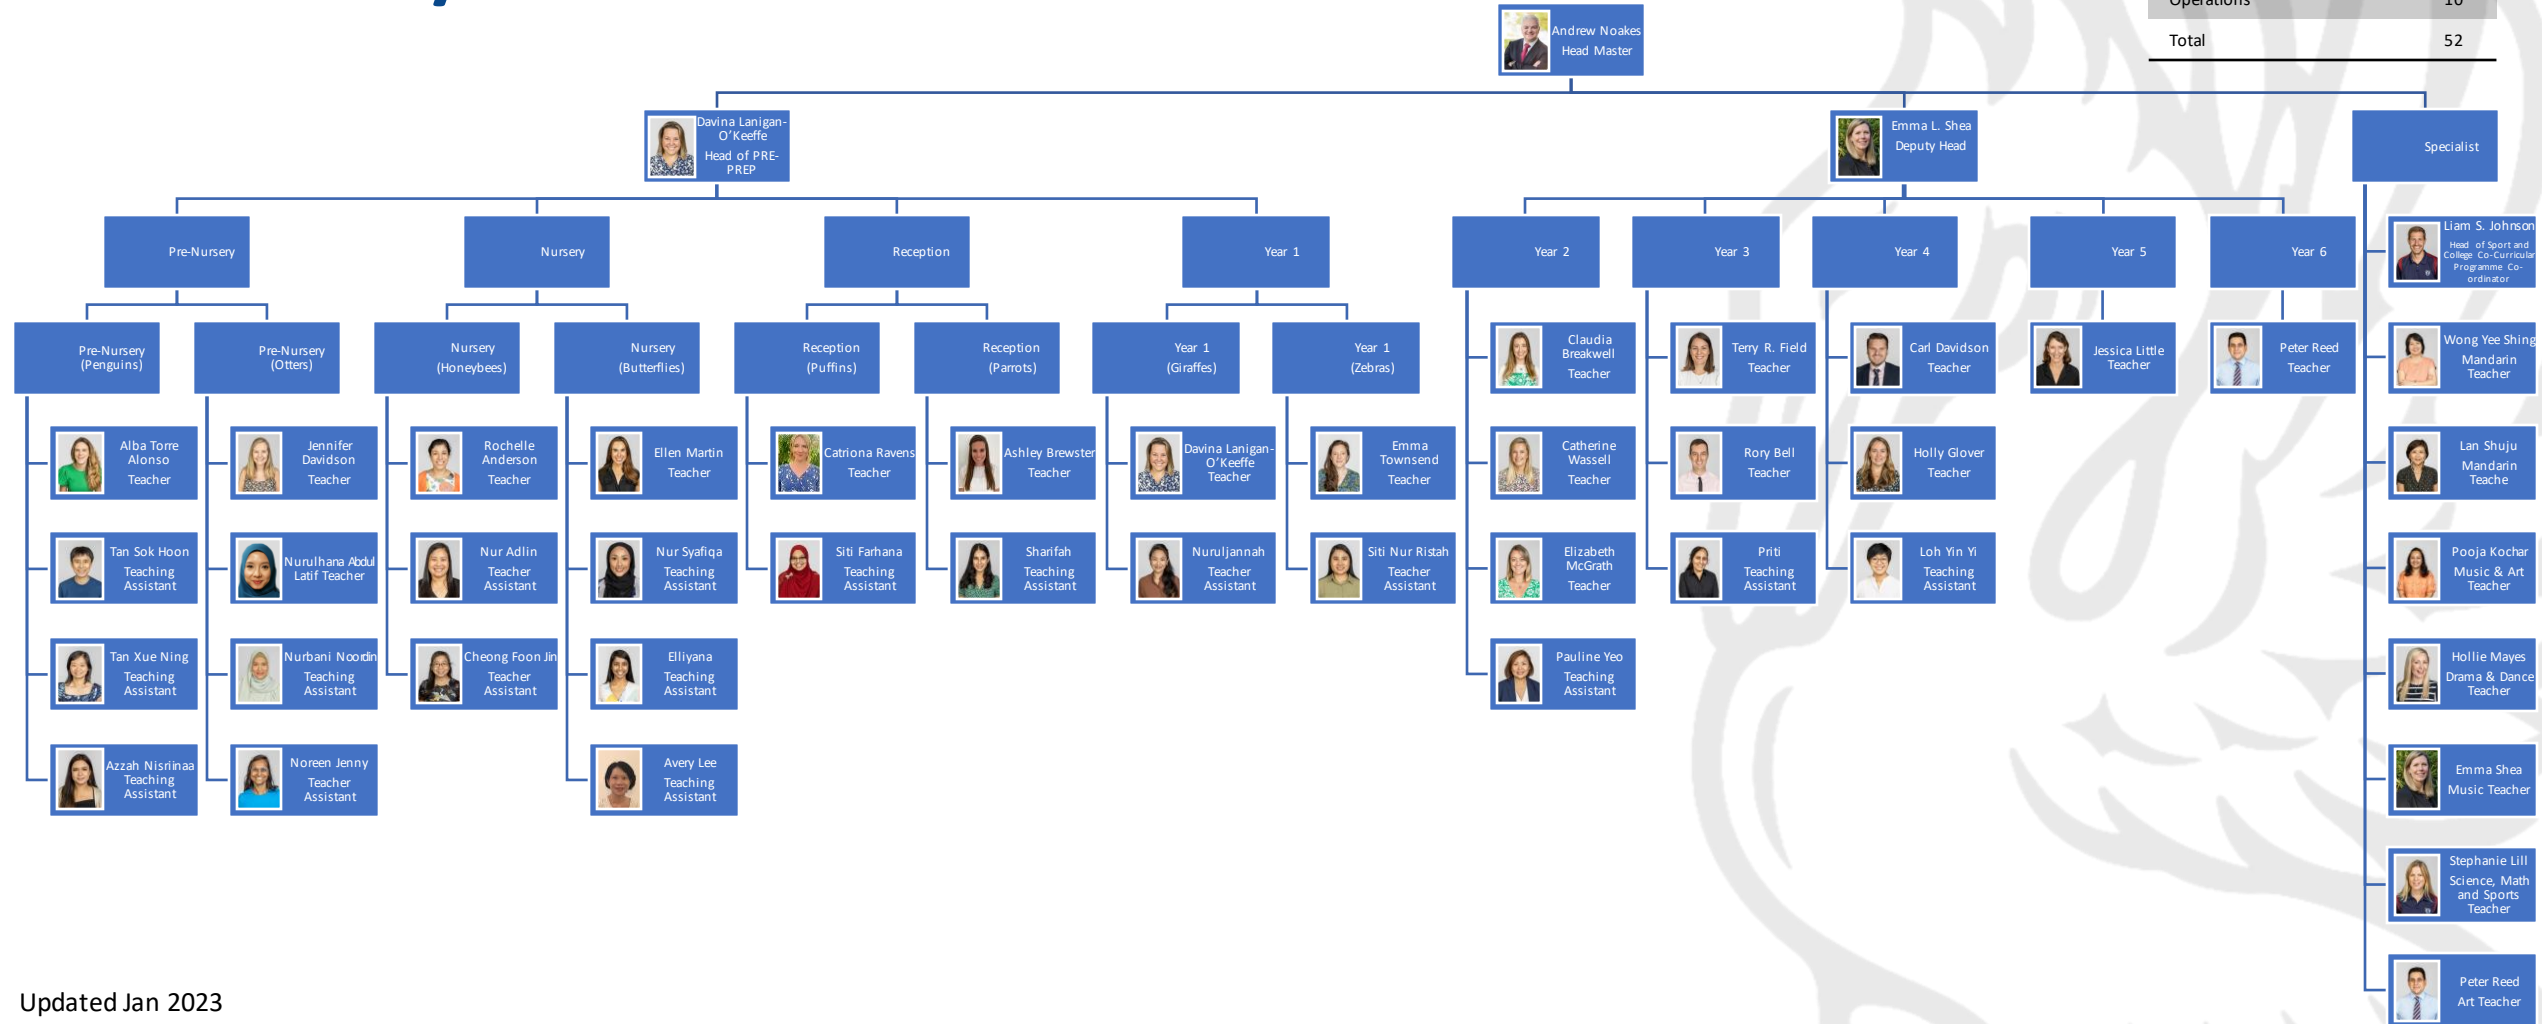

Organization Structure – BCS AY22/23

Departments	FTE
SLT	3
ACAD – Others	0.3
ACAD – Teacher	23
ACAD – Teacher Assistant	16
Operations	10
Total	52

Updated Jan 2023

Organization Structure

– BCS AY22/23

Updated Jan 2023