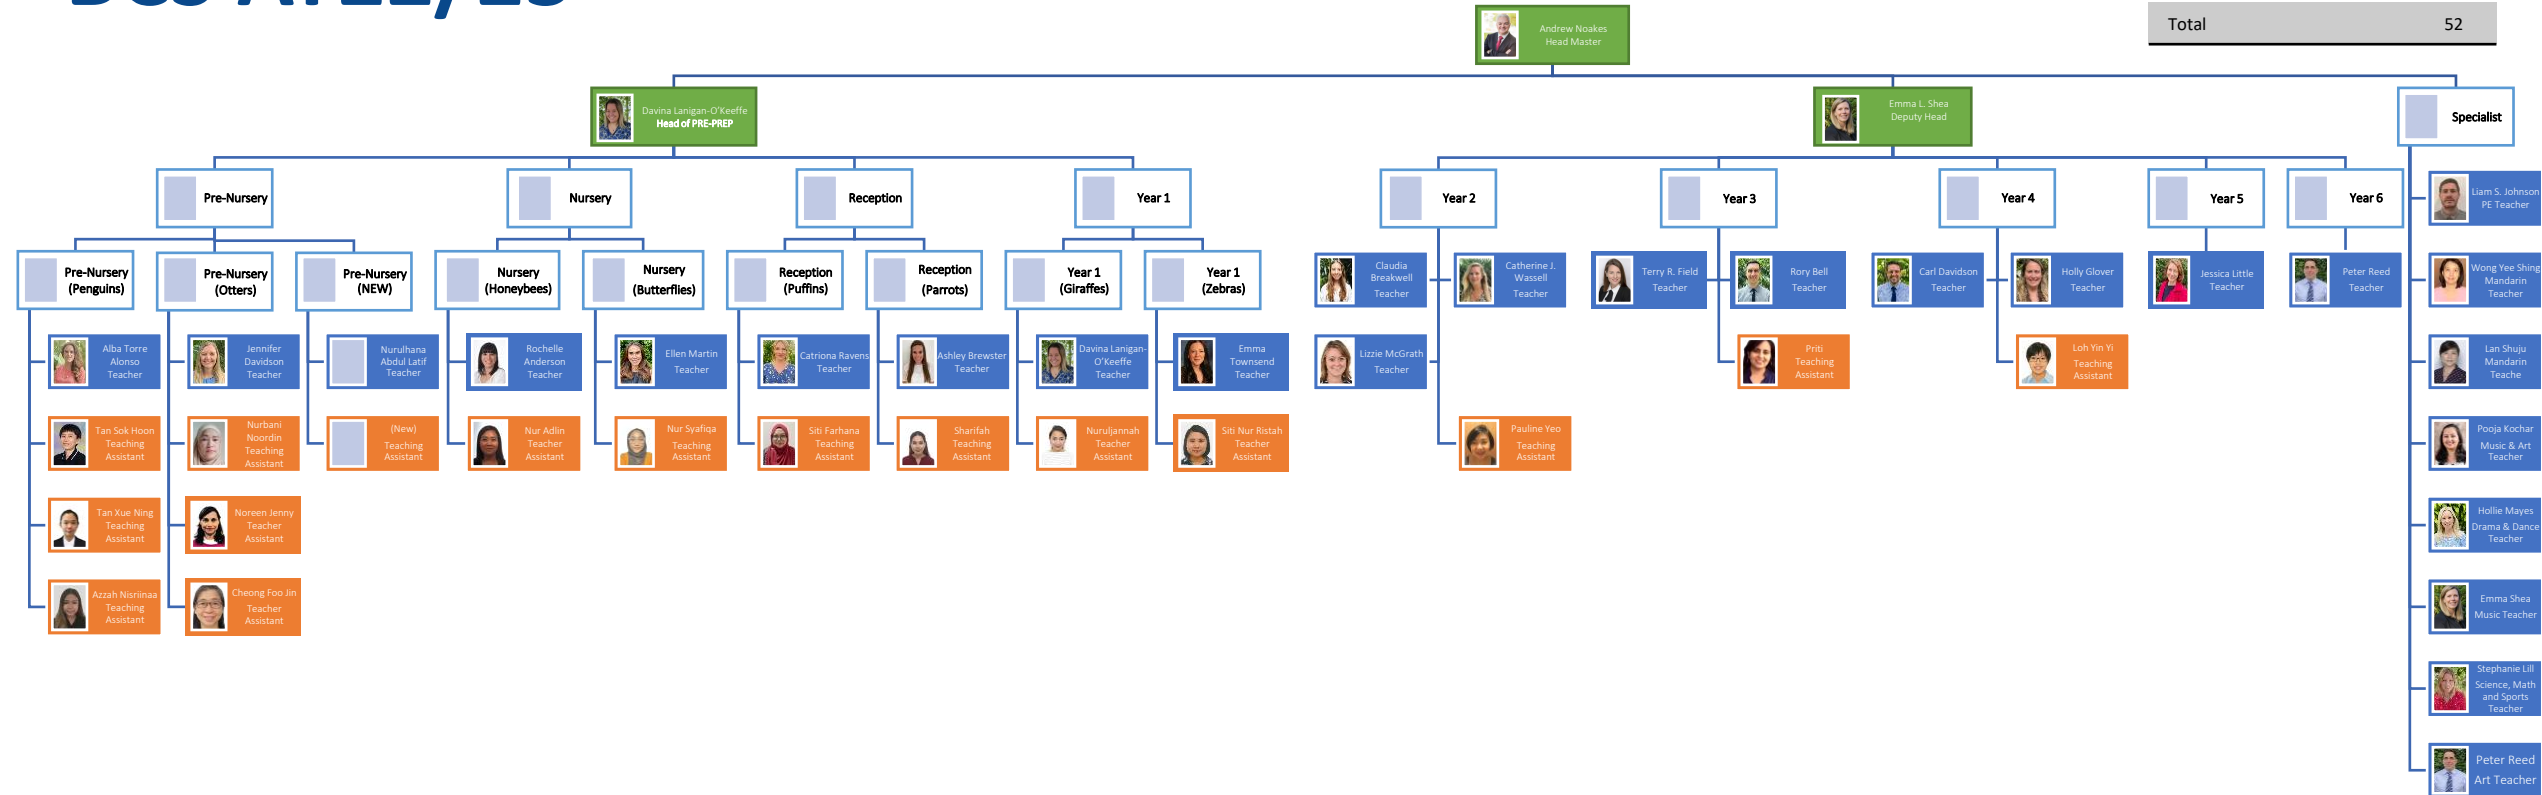

Organization Structure

– BCS AY22/23

Academics
 Operations

Organization Structure – BCS AY22/23

Departments	FTE
SLT	3
ACAD – Teacher	23
ACAD – Teacher Assistant	16
Operations	10
Total	52

Terry R. Field
DSL

Davina Lanigan-O'Keefe
Deputy DSL

Lizzie McGrath
Educational Visits
Co-ordinator

Helen Abbiss
SEN/AEN

Organization Structure

– BCS AY22/23