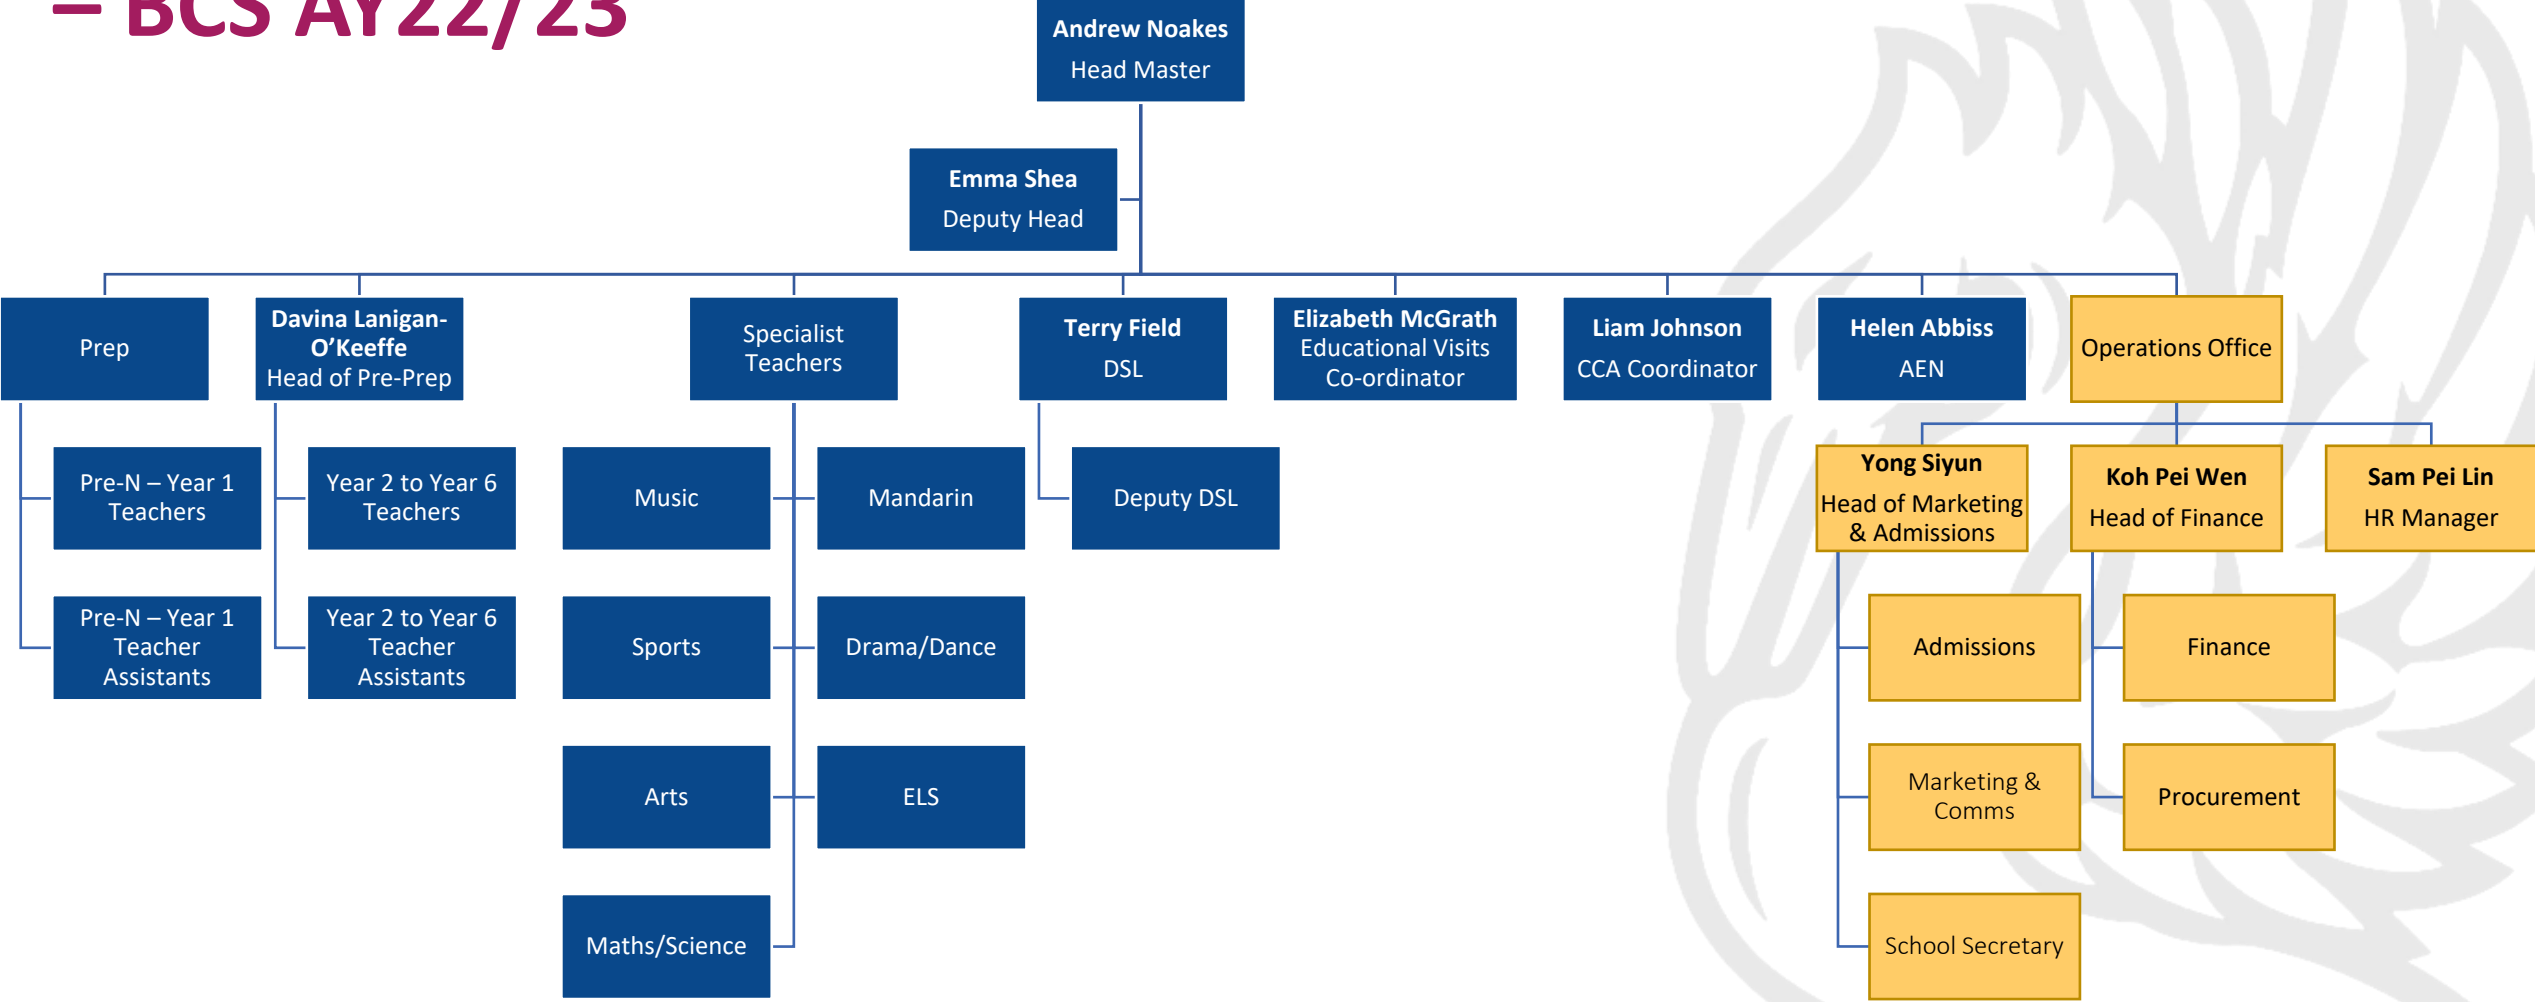

Organization Structure

– BCS AY22/23

Academics
 Operations

Organization Structure – BCS AY22/23

Departments	FTE
SLT	3
ACAD – Teacher	23
ACAD – Teacher Assistant	16
Operations	10
Total	52

Terry R. Field
DSL

Davina Lanigan-O'Keefe
Deputy DSL

Lizzie McGrath
Educational Visits
Co-ordinator

Helen Abbiss
SEN/AEN

Organization Structure

– BCS AY22/23