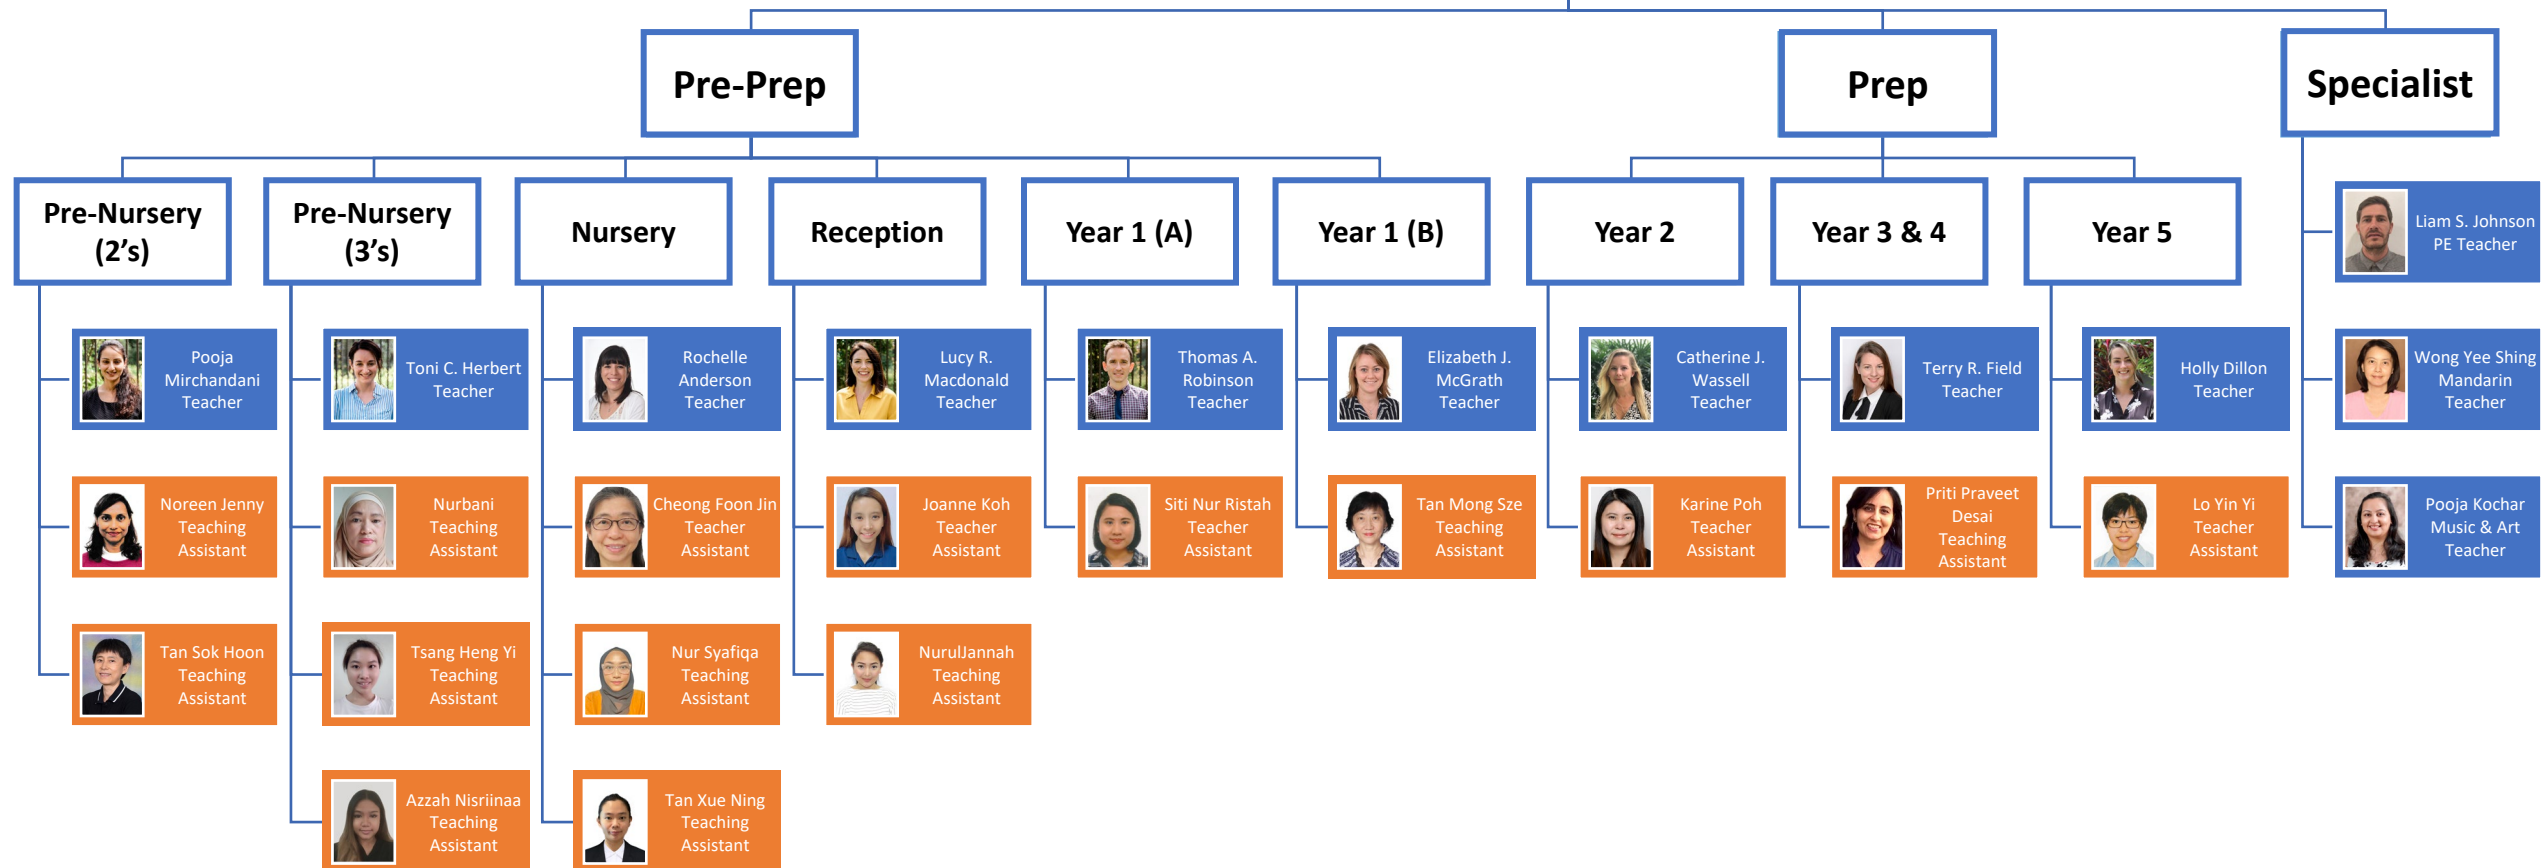

Organization Structure – BCS AY21/22

Departments	FTE
SLT	2
ACAD – Teacher	12
ACAD – Teacher Assistant	15
Operations	9
Total	38

Organization Structure – BCS AY21/22

 Academic Leadership
 Senior Leadership Team